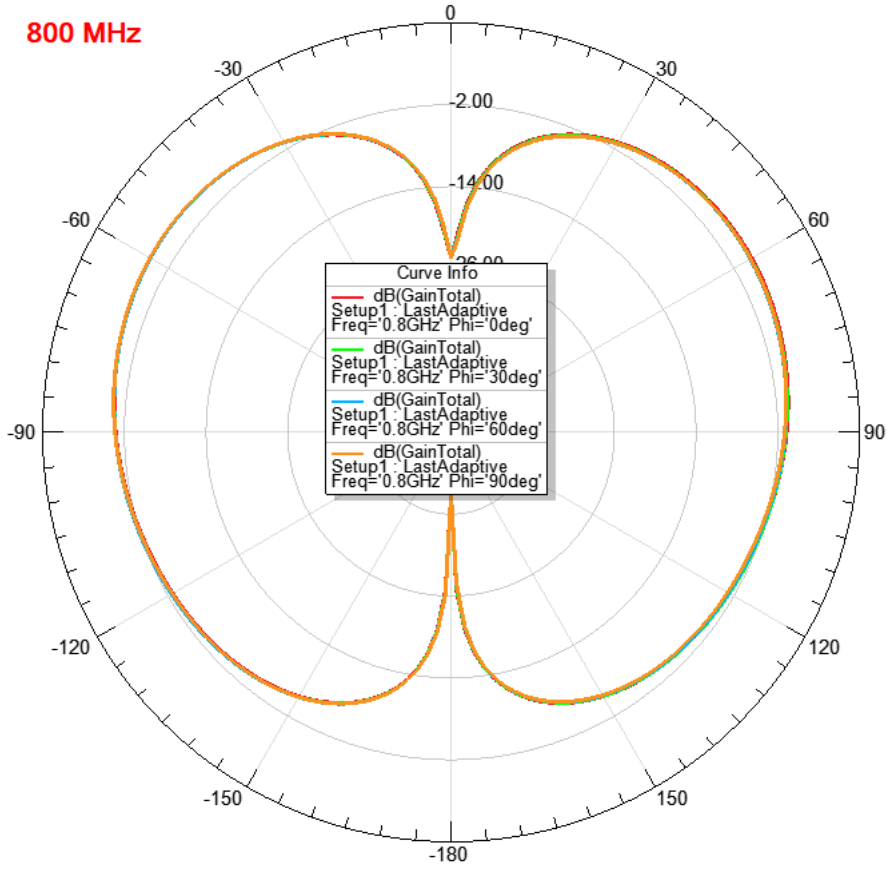

3B-800-2000-XS-X
Wideband Blade Antenna.
UHF Radiotelephone (806-960MHz & 1030-1090 MHz)
Airborne Applications , Telemetry, Data Link, Transponder/Mode S 1.35-1.4 GHz

3B-800-2000-XS-X (12x12 Inches Ground Plan)
.High: 3 Inches Blade Antenna
.Polarization : Linear(Vertical)
.Omni Direational Pattern.
.Quarter Wavelength
.DC Grounding:Lightning Protection (Yes)

800 MHz

1.20 GHz

Report: 3B-800-2500-XS-1_5Best_(12 Inches GP)1 - 6_3B-800-2500-XS-1_VARIAB... X

Context

Solution: Setup1 : LastAdaptive

Geometry: Infinite Sphere1

Update Report

Real time

Trace Families

Families : 1 available

Sweeps Available variations

Variable	Value	Edit
Freq	1.4GHz	...

Nominals: bl, bt, bw, c_el, ch, co_h, cr, ct

Output Variables... Options... New Report Apply Trace Add Trace Close

Geometry: Infinite Sphere1

Update Report

Real time

Output Variables... Options...

Trace Families

Families : 1 available

Sweeps Available variations

Variable	Value	Edit
Freq	1.5GHz	...