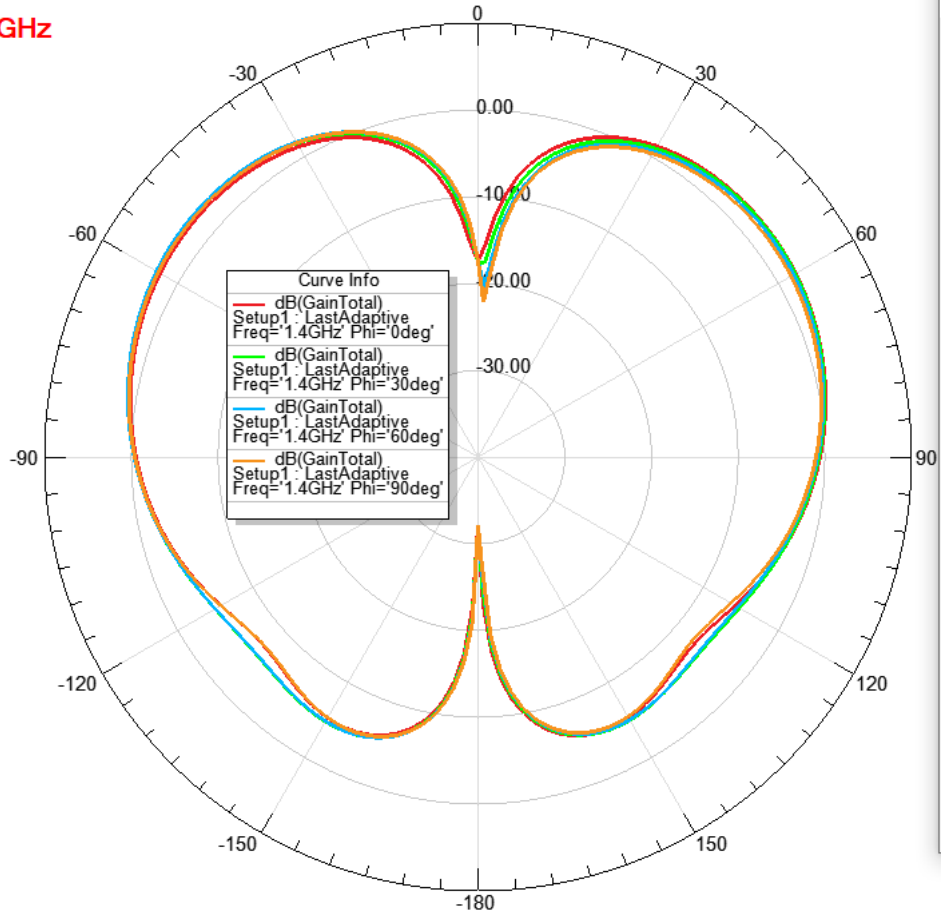

800 MHz

1.20 GHz

Report: 3B-800-2500-XS-1_5Best_(12 Inches GP)1 - 6_3B-800-2500-XS-1_VARIAB... X

Context

Solution: Setup1 : LastAdaptive

Geometry: Infinite Sphere1

Update Report

Real time

Trace Families

Families : 1 available

Sweeps Available variations

Variable	Value	Edit
Freq	1.4GHz	...

Nominals: bl, bt, bw, c_el, ch, co_h, cr, ct

Output Variables... Options... New Report Apply Trace Add Trace Close

1.4 GHz

Max: 3.14
Min: -31.87

dB(GainTotal)

Theta (deg)

Phi (deg)

Report: 3B-800-2500-XS-1_5Best_(12 Inches GP)1 - 6_3B-800-2500-XS-1_VARIAB... X

Context

Solution: Setup1 : LastAdaptive

Geometry: Infinite Sphere1

Update Report

Real time

Output Variables... Options...

Trace Families

Families : 1 available

Sweeps Available variations

Variable	Value	Edit
Freq	1.5GHz	...