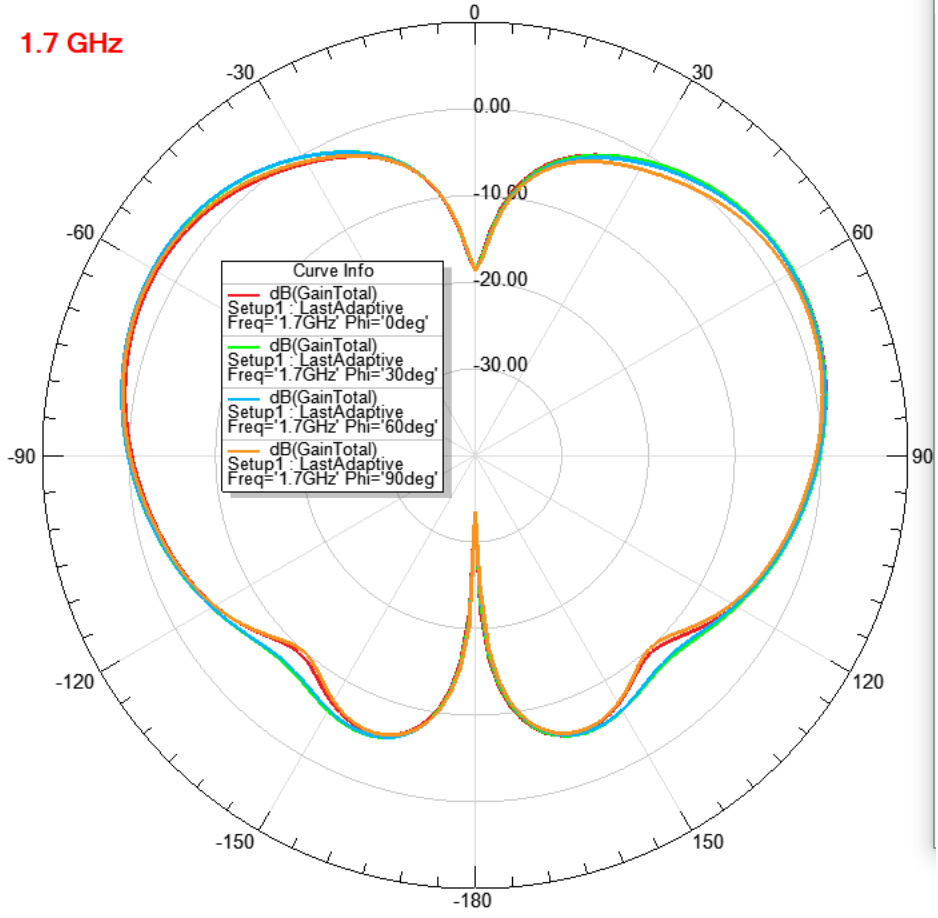

Geometry: Infinite Sphere1

Update Report

Real time

Output Variables... Options...

Trace Families

Families : 1 available

Sweeps Available variations

Variable	Value	Edit
Freq	1.5GHz	...

Nominals: bl, bt, bw, c_el, ch, co_h, cr, ct

New Report Apply Trace Add Trace Close

1.5GHz

Report: 3B-800-2500-XS-1_5Best_(12 Inches GP)1 - 6_3B-800-2500-XS-1_VARIAB... X

Context

Solution: Setup1 : LastAdaptive

Geometry: Infinite Sphere1

Trace Families

Families : 1 available

Sweeps Available variations

Variable	Value	Edit
Freq	1.7GHz	...

Nominals: | bl, bt, bw, c_el, ch, co_h, cr, ct |

Update Report

Real time

Output Variables... Options...

1.7 GHz

1.8GHz

1.9 GHz