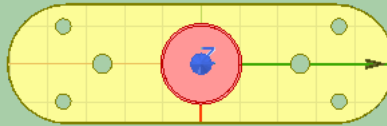

3B-800-2000-XS-X
Wideband Blade Antenna.
UHF Radiotelephone (806-960MHz & 1030-1090 MHz)
Airborne Applications , Telemetry, Data Link, Transponder/Mode S 1.35-1.4 GHz

3B-800-2000-XS-X (12x12 Inches Ground Plan)
.High: 3 Inches Blade Antenna
.Polarization : Linear(Vertical)
.Omni Direational Pattern.
.Quarter Wavelength
.DC Grounding:Lightning Protection (Yes)

800 MHz

1.20 GHz

Report: 3B-800-2500-XS-1_5Best_(12 Inches GP)1 - 6_3B-800-2500-XS-1_VARIAB... X

Context

Solution: Setup1 : LastAdaptive

Geometry: Infinite Sphere1

Update Report

Real time