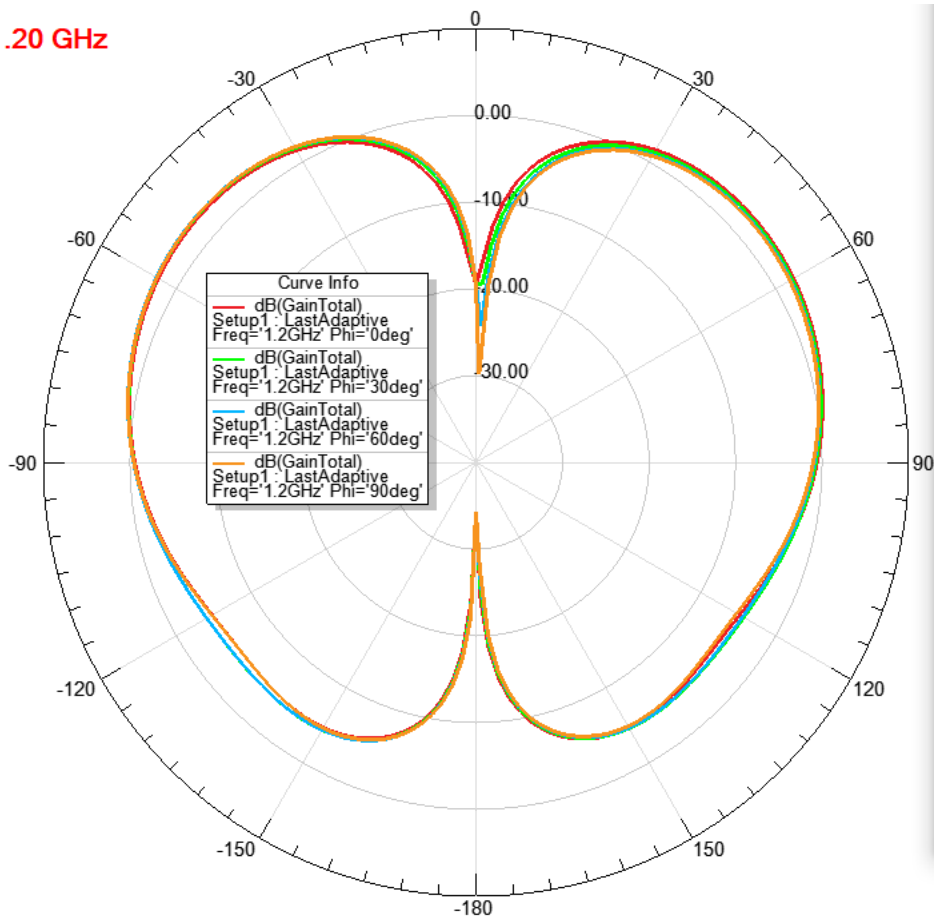

3B-800-2000-XS-X
Wideband Blade Antenna.
UHF Radiotelephone (806-960MHz & 1030-1090 MHz)
Airborne Applications , Telemetry, Data Link, Transponder/Mode S 1.35-1.4 GHz

3B-800-2000-XS-X (12x12 Inches Ground Plan)
.High: 3 Inches Blade Antenna
.Polarization : Linear(Vertical)
.Omni Direational Pattern.
.Quarter Wavelength
.DC Grounding:Lightning Protection (Yes)

800 MHz

1.20 GHz

Report: 3B-800-2500-XS-1_5Best_(12 Inches GP)1 - 6_3B-800-2500-XS-1_VARIAB... X

Context

Solution: Setup1 : LastAdaptive

Geometry: Infinite Sphere1

Update Report

Real time

Trace Families

Families : 1 available

Sweeps Available variations

Variable	Value	Edit
Freq	1.4GHz	...

Nominals: bl, bt, bw, c_el, ch, co_h, cr, ct

Output Variables... Options... New Report Apply Trace Add Trace Close

Geometry: Infinite Sphere1

Update Report

Real time

Output Variables... Options...

Trace Families

Families : 1 available

Sweeps Available variations

Variable	Value	Edit
Freq	1.5GHz	...