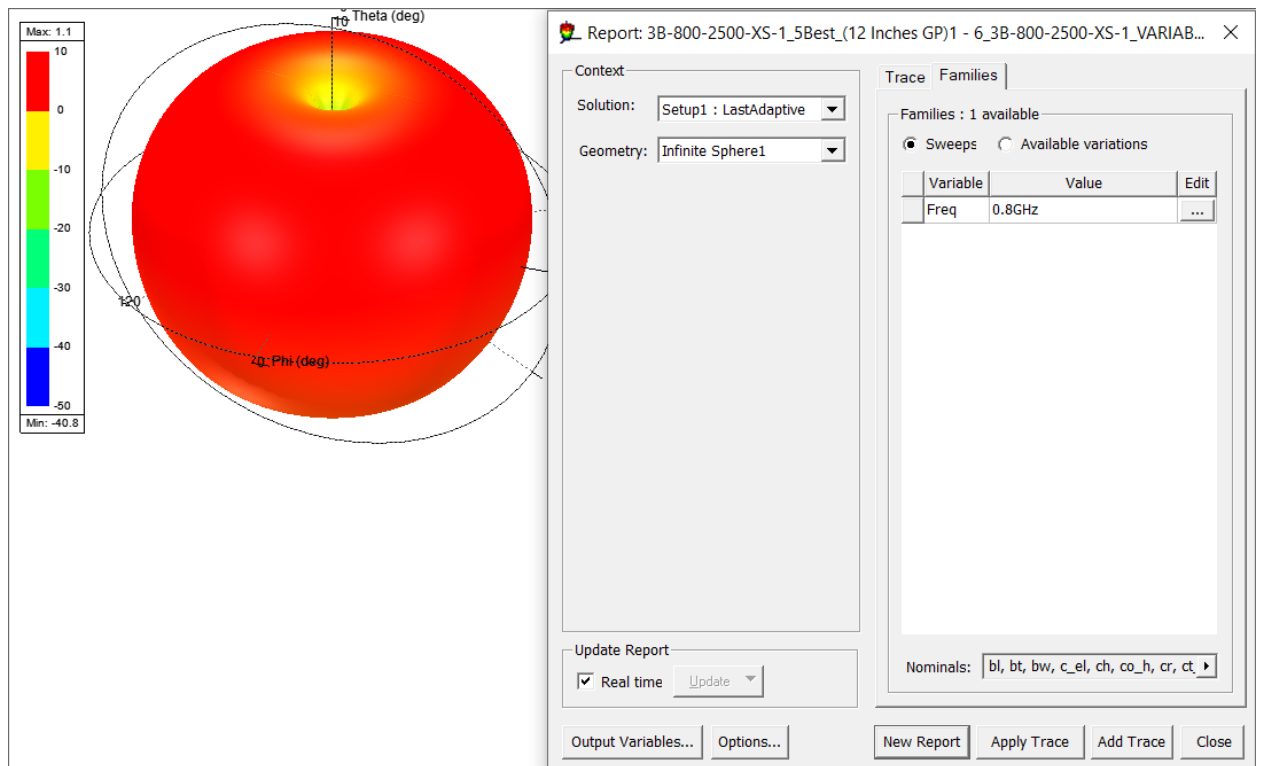

3B-800-2000-XS-X
Wideband Blade Antenna.
UHF Radiotelephone (806-960MHz & 1030-1090 MHz)
Airborne Applications , Telemetry, Data Link, Transponder/Mode S 1.35-1.4 GHz

3B-800-2000-XS-X (12x12 Inches Ground Plan)
.High: 3 Inches Blade Antenna
.Polarization : Linear(Vertical)
.Omni Direational Pattern.
.Quarter Wavelength
.DC Grounding:Lightning Protection (Yes)

800 MHz

1.20 GHz

Report: 3B-800-2500-XS-1_5Best_(12 Inches GP)1 - 6_3B-800-2500-XS-1_VARIAB... X

Context

Solution: Setup1 : LastAdaptive

Geometry: Infinite Sphere1

Update Report

Real time

Geometry: Infinite Sphere1

Update Report

Real time

Output Variables... Options...

Trace Families

Families : 1 available

Sweeps Available variations

Variable	Value	Edit
Freq	1.5GHz	...