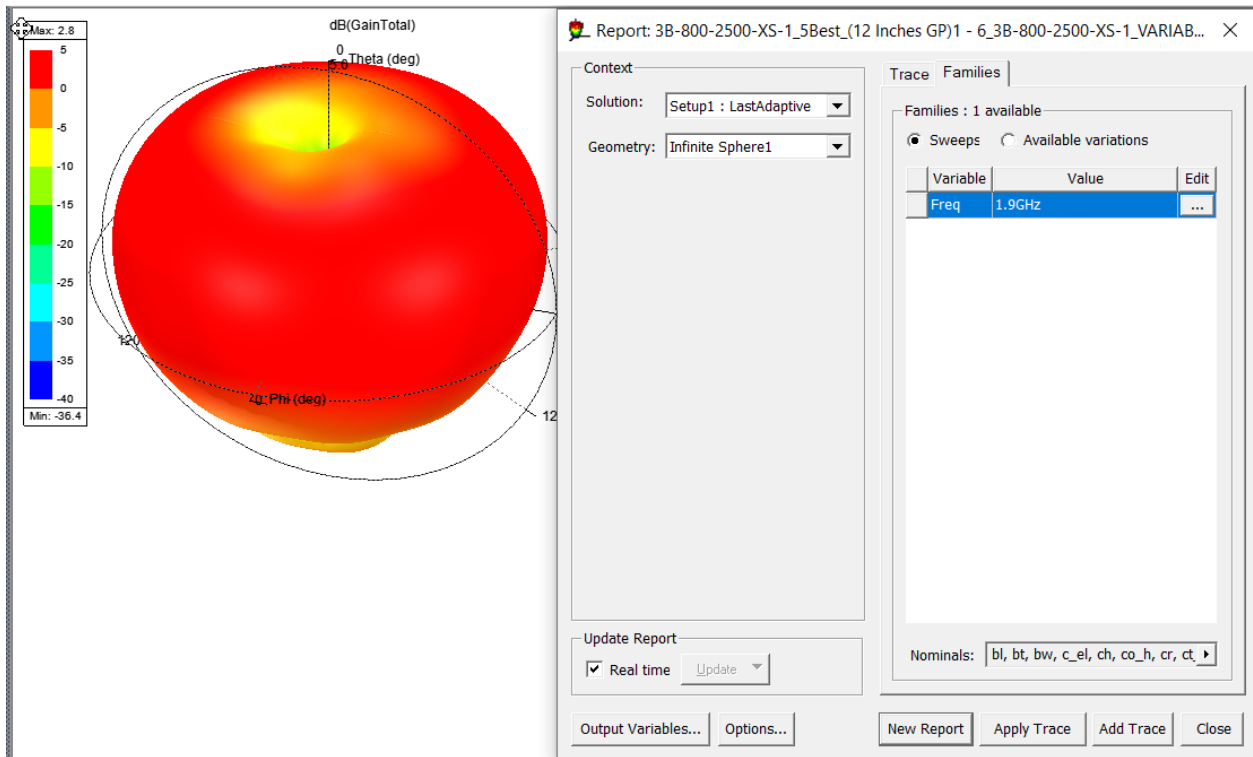

Geometry: Infinite Sphere1

Trace Families

Families : 1 available

Sweeps Available variations

Variable	Value	Edit
Freq	1.7GHz	...

Nominals: | bl, bt, bw, c_el, ch, co_h, cr, ct |

Update Report

Real time

Output Variables... Options...

1.7 GHz

1.8GHz

1.9 GHz