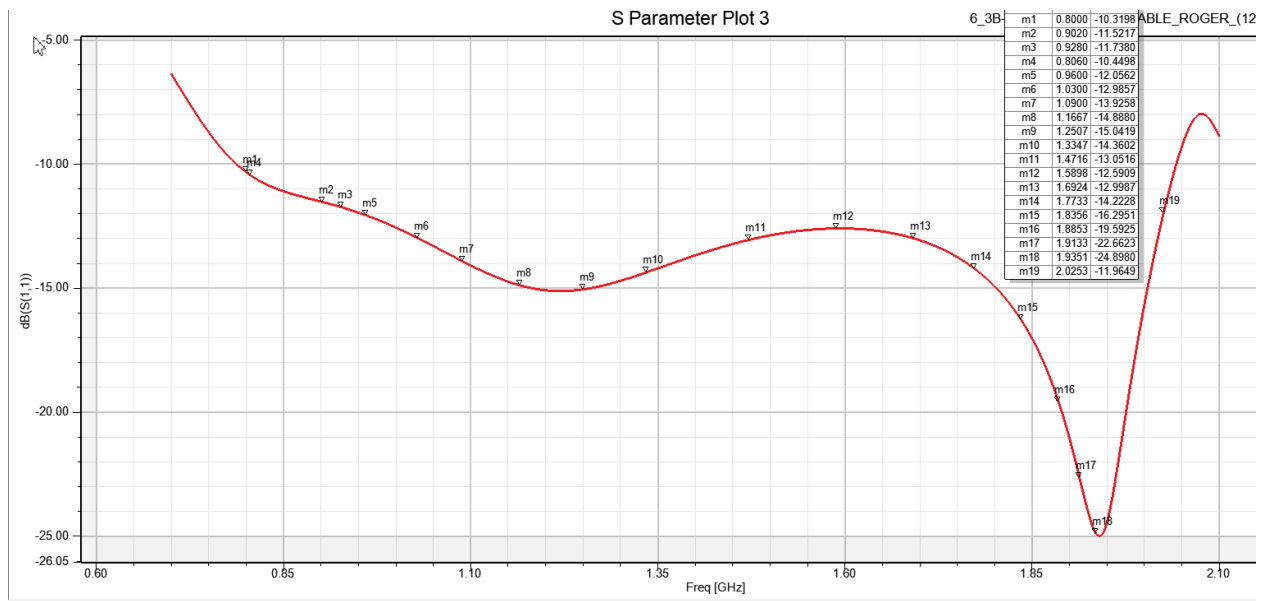

3B-800-2000-XS-X
Wideband Blade Antenna.
UHF Radiotelephone (806-960MHz & 1030-1090 MHz)
Airborne Applications , Telemetry, Data Link, Transponder/Mode S 1.35-1.4 GHz

3B-800-2000-XS-X (12x12 Inches Ground Plan)
.High: 3 Inches Blade Antenna
.Polarization : Linear(Vertical)
.Omni Direational Pattern.
.Quarter Wavelength
.DC Grounding:Lightning Protection (Yes)

800 MHz

1.20 GHz

Report: 3B-800-2500-XS-1_5Best_(12 Inches GP)1 - 6_3B-800-2500-XS-1_VARIAB... X

Context

Solution: Setup1 : LastAdaptive

Geometry: Infinite Sphere1

Update Report

Real time

Trace Families

Families : 1 available

Sweeps Available variations

Variable	Value	Edit
Freq	1.4GHz	...

Nominals: bl, bt, bw, c_el, ch, co_h, cr, ct

Output Variables... Options... New Report Apply Trace Add Trace Close

Geometry: Infinite Sphere1

Update Report

Real time

Output Variables... Options...

Trace Families

Families : 1 available

Sweeps Available variations

Variable	Value	Edit
Freq	1.5GHz	...