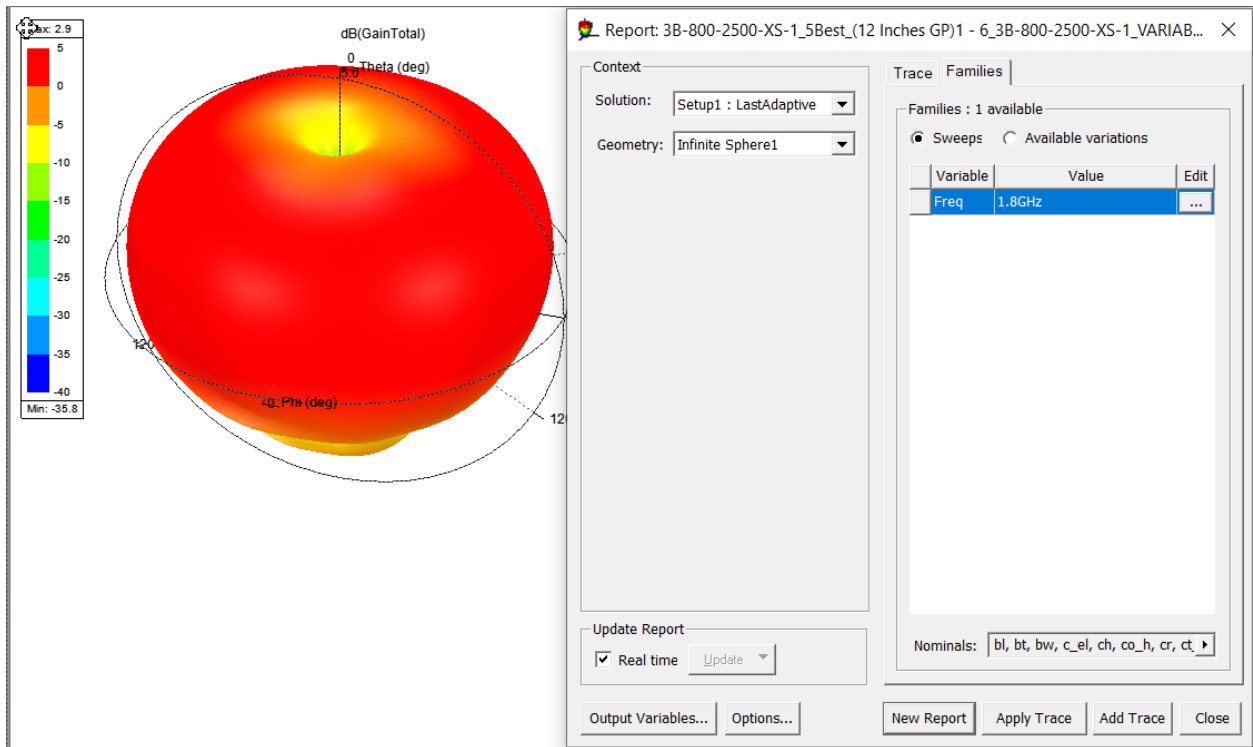

Geometry: Infinite Sphere1

Update Report

Real time

Output Variables... Options...

Trace Families

Families : 1 available

Sweeps Available variations

Variable	Value	Edit
Freq	1.5GHz	...

Nominals: bl, bt, bw, c_el, ch, co_h, cr, ct

New Report Apply Trace Add Trace Close

1.5GHz

Report: 3B-800-2500-XS-1_5Best_(12 Inches GP)1 - 6_3B-800-2500-XS-1_VARIAB... X

Context

Solution: Setup1 : LastAdaptive

Geometry: Infinite Sphere1

Trace Families

Families : 1 available

Sweeps Available variations

Variable	Value	Edit
Freq	1.7GHz	...

Nominals: | bl, bt, bw, c_el, ch, co_h, cr, ct |

Update Report

Real time

Output Variables... Options...

1.7 GHz

1.8GHz

1.9 GHz