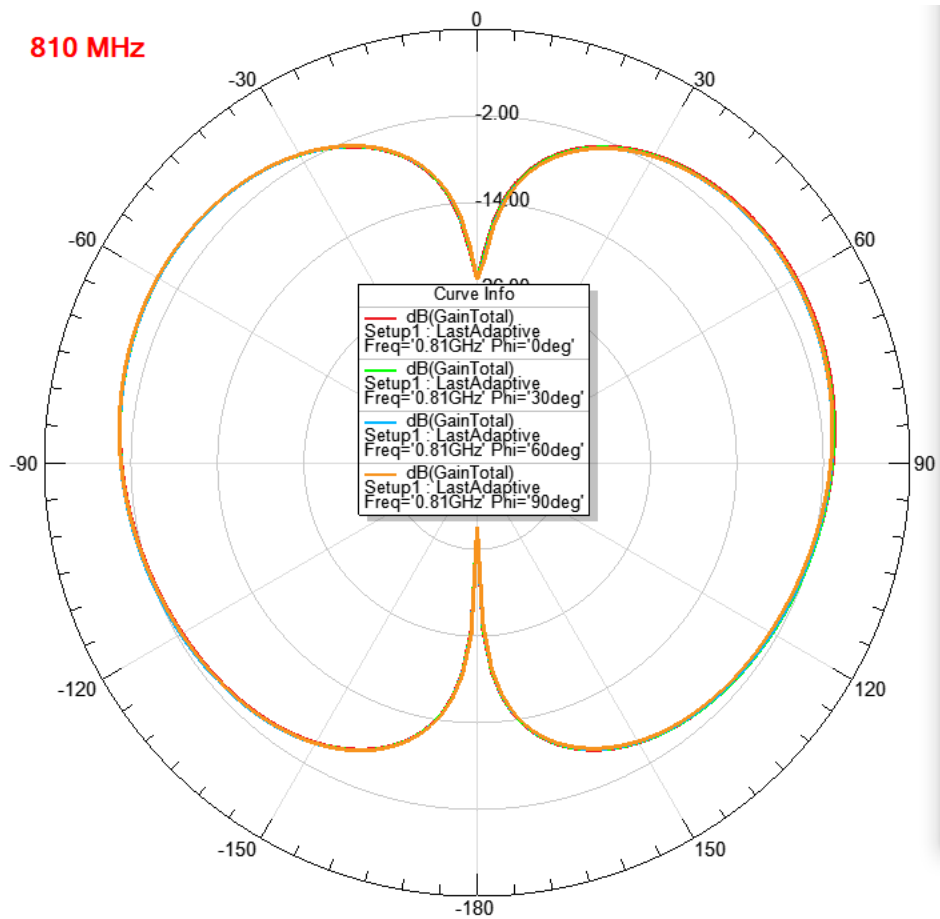

3B-800-2000-XS-X
Wideband Blade Antenna.
UHF Radiotelephone (806-960MHz & 1030-1090 MHz)
Airborne Applications , Telemetry, Data Link, Transponder/Mode S 1.35-1.4 GHz

3B-800-2000-XS-X (12x12 Inches Ground Plan)
.High: 3 Inches Blade Antenna
.Polarization : Linear(Vertical)
.Omni Direational Pattern.
.Quarter Wavelength
.DC Grounding:Lightning Protection (Yes)

800 MHz

1.20 GHz

Report: 3B-800-2500-XS-1_5Best_(12 Inches GP)1 - 6_3B-800-2500-XS-1_VARIAB... X

Context

Solution: Setup1 : LastAdaptive

Geometry: Infinite Sphere1

Update Report

Real time

Trace Families

Families : 1 available

Sweeps Available variations

Variable	Value	Edit
Freq	1.4GHz	...

Nominals: bl, bt, bw, c_el, ch, co_h, cr, ct

Output Variables... Options... New Report Apply Trace Add Trace Close

Geometry: Infinite Sphere1

Update Report

Real time

Output Variables... Options...

Trace Families

Families : 1 available

Sweeps Available variations

Variable	Value	Edit
Freq	1.5GHz	...