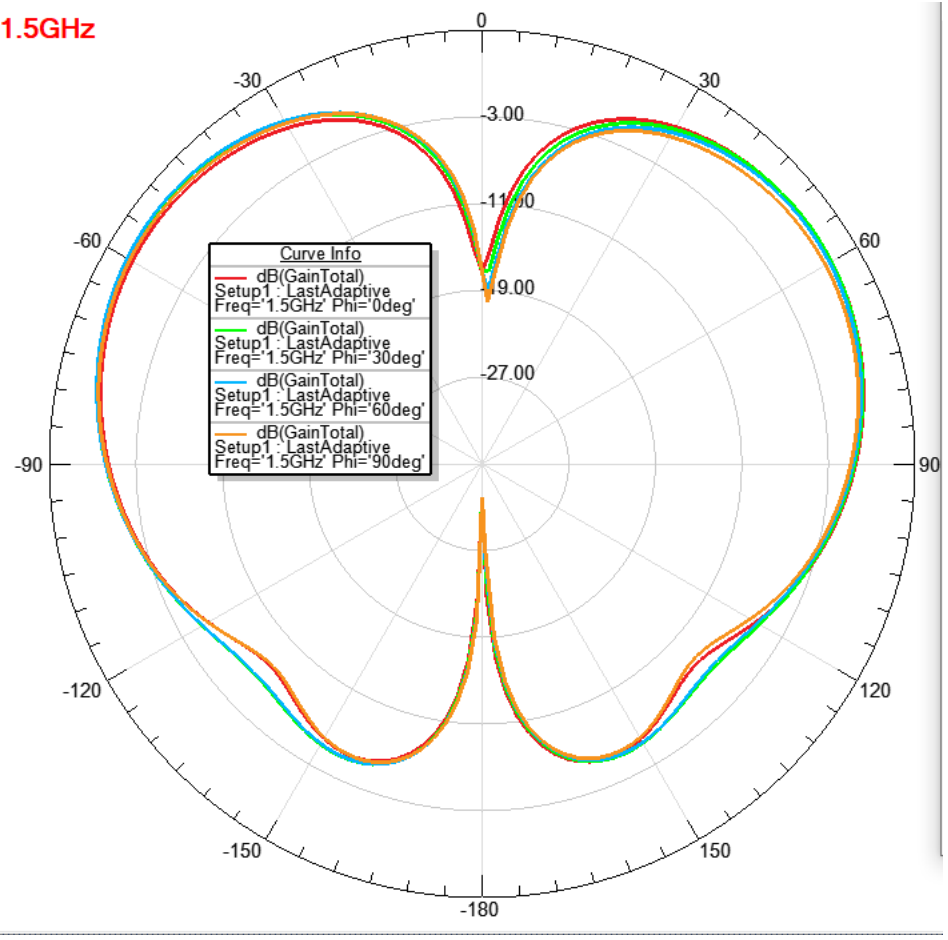

Trace Families

Families : 1 available

Sweeps Available variations

Variable	Value	Edit
Freq	1.4GHz	...

Nominals: bl, bt, bw, c_el, ch, co_h, cr, ct

Output Variables... Options... New Report Apply Trace Add Trace Close

Geometry: Infinite Sphere1

Update Report

Real time

Output Variables... Options...

Trace Families

Families : 1 available

Sweeps Available variations

Variable	Value	Edit
Freq	1.5GHz	...

Nominals: bl, bt, bw, c_el, ch, co_h, cr, ct

New Report Apply Trace Add Trace Close

1.5GHz

Report: 3B-800-2500-XS-1_5Best_(12 Inches GP)1 - 6_3B-800-2500-XS-1_VARIAB... X

Context

Solution: Setup1 : LastAdaptive

Geometry: Infinite Sphere1

Trace Families

Families : 1 available

Sweeps Available variations

Variable	Value	Edit
Freq	1.7GHz	...

Nominals: | bl, bt, bw, c_el, ch, co_h, cr, ct |

Update Report

Real time