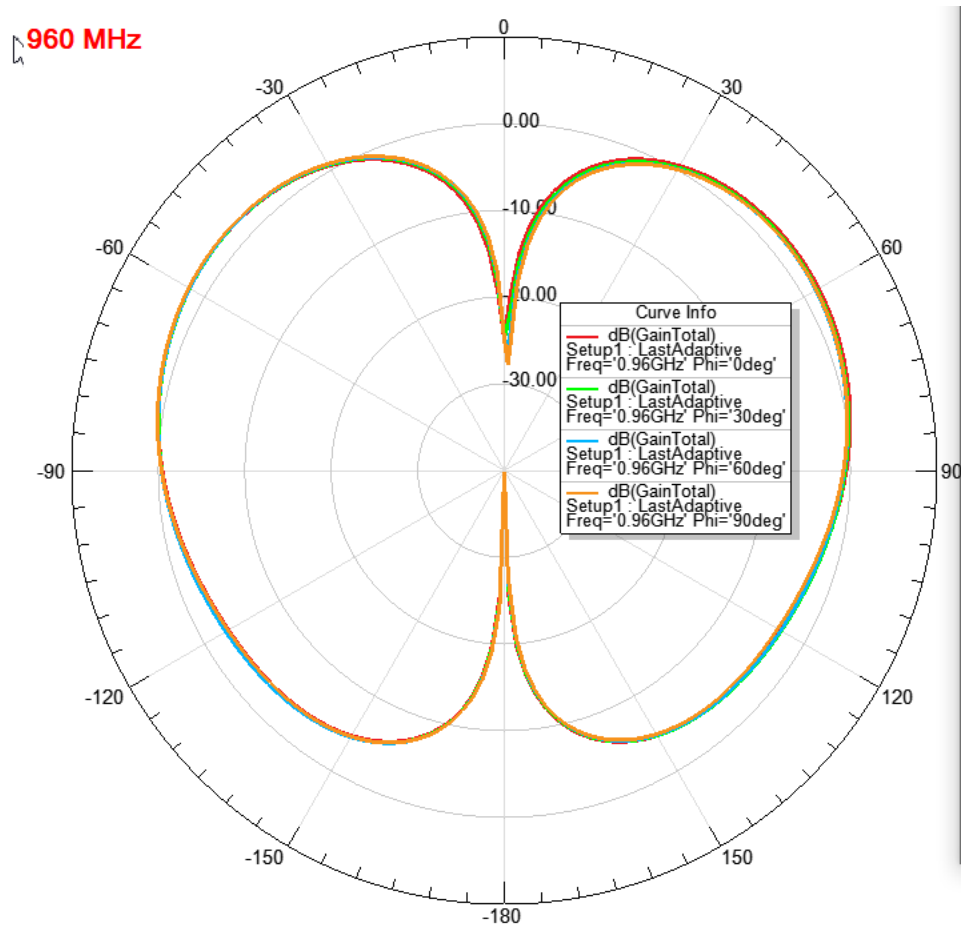

3B-800-2000-XS-X
Wideband Blade Antenna.
UHF Radiotelephone (806-960MHz & 1030-1090 MHz)
Airborne Applications , Telemetry, Data Link, Transponder/Mode S 1.35-1.4 GHz

3B-800-2000-XS-X (12x12 Inches Ground Plan)
.High: 3 Inches Blade Antenna
.Polarization : Linear(Vertical)
.Omni Direational Pattern.
.Quarter Wavelength
.DC Grounding:Lightning Protection (Yes)

800 MHz

1.20 GHz

Report: 3B-800-2500-XS-1_5Best_(12 Inches GP)1 - 6_3B-800-2500-XS-1_VARIAB... X

Context

Solution: Setup1 : LastAdaptive

Geometry: Infinite Sphere1

Update Report

Real time

Trace Families

Families : 1 available

Sweeps Available variations

Variable	Value	Edit
Freq	1.4GHz	...

Nominals: bl, bt, bw, c_el, ch, co_h, cr, ct

Output Variables... Options... New Report Apply Trace Add Trace Close

Geometry: Infinite Sphere1

Update Report

Real time

Output Variables... Options...

Trace Families

Families : 1 available

Sweeps Available variations

Variable	Value	Edit
Freq	1.5GHz	...