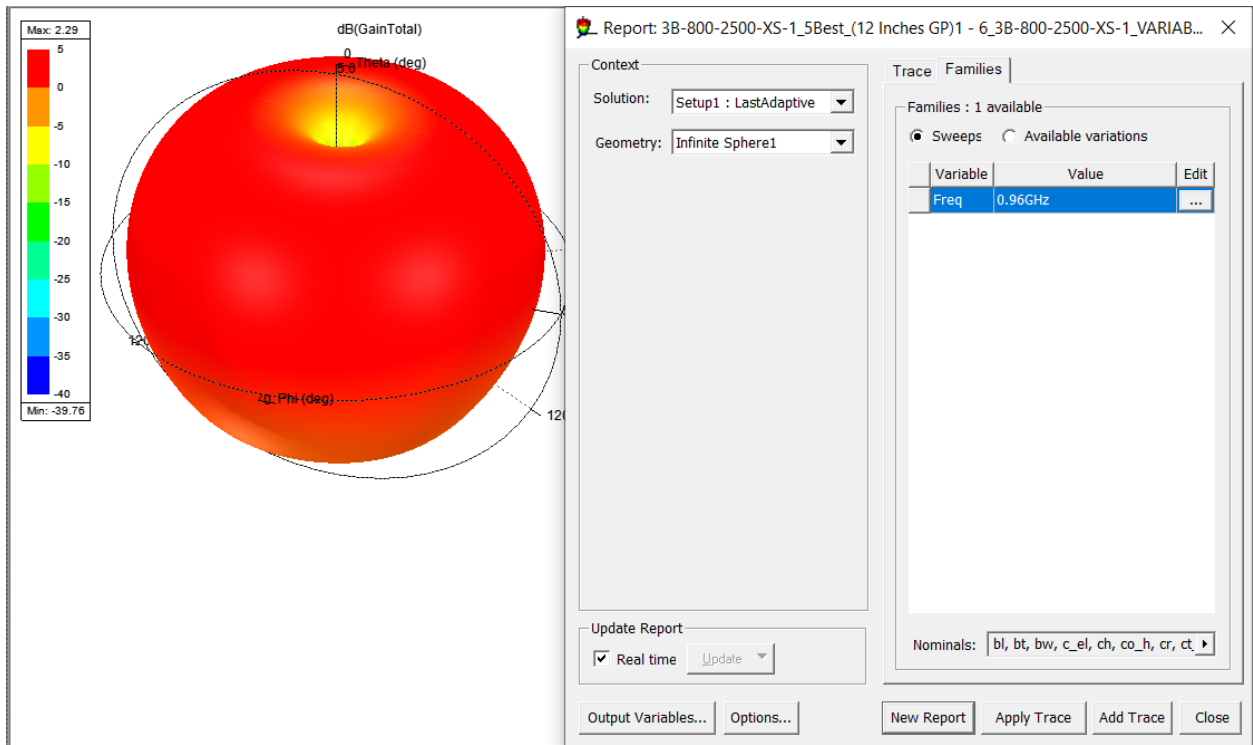

3B-800-2000-XS-X
Wideband Blade Antenna.
UHF Radiotelephone (806-960MHz & 1030-1090 MHz)
Airborne Applications , Telemetry, Data Link, Transponder/Mode S 1.35-1.4 GHz

3B-800-2000-XS-X (12x12 Inches Ground Plan)
.High: 3 Inches Blade Antenna
.Polarization : Linear(Vertical)
.Omni Direational Pattern.
.Quarter Wavelength
.DC Grounding:Lightning Protection (Yes)

800 MHz

1.20 GHz

Report: 3B-800-2500-XS-1_5Best_(12 Inches GP)1 - 6_3B-800-2500-XS-1_VARIAB... X

Context

Solution: Setup1 : LastAdaptive

Geometry: Infinite Sphere1

Update Report

Real time

Geometry: Infinite Sphere1

Update Report

Real time

Output Variables... Options...

Trace Families

Families : 1 available

Sweeps Available variations

Variable	Value	Edit
Freq	1.5GHz	...