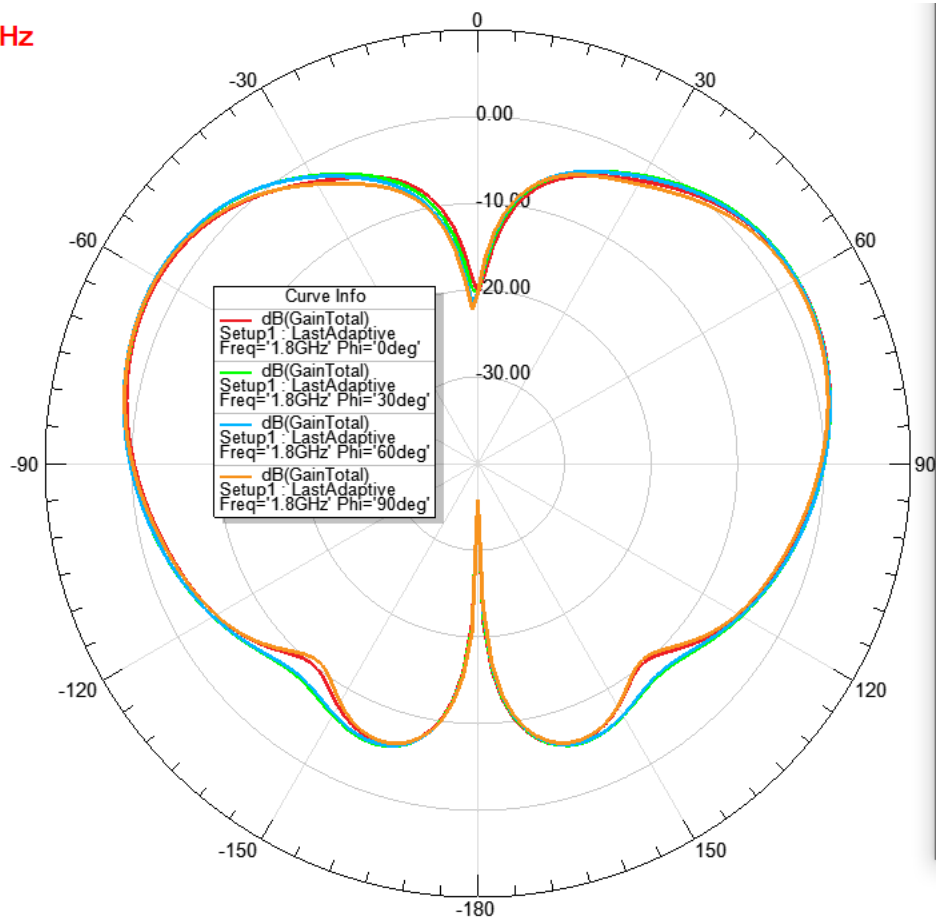

Geometry: Infinite Sphere1

Update Report

Real time

Output Variables... Options...

Trace Families

Families : 1 available

Sweeps Available variations

Variable	Value	Edit
Freq	1.5GHz	...

Nominals: bl, bt, bw, c_el, ch, co_h, cr, ct

New Report Apply Trace Add Trace Close

1.5GHz

Report: 3B-800-2500-XS-1_5Best_(12 Inches GP)1 - 6_3B-800-2500-XS-1_VARIAB... X

Context

Solution: Setup1 : LastAdaptive

Geometry: Infinite Sphere1

Trace Families

Families : 1 available

Sweeps Available variations

Variable	Value	Edit
Freq	1.7GHz	...

Nominals: | bl, bt, bw, c_el, ch, co_h, cr, ct |

Update Report

Real time

Output Variables... Options...

1.7 GHz

1.8GHz

1.9 GHz