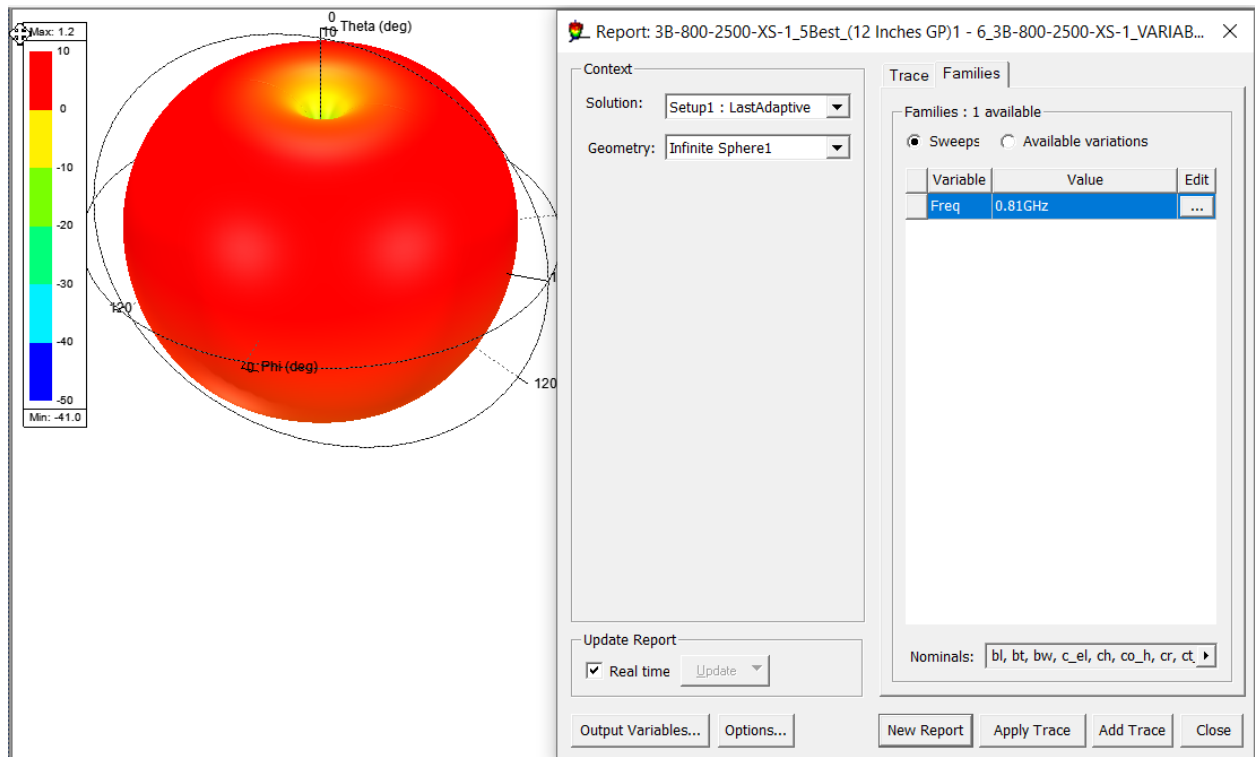

3B-800-2000-XS-X
Wideband Blade Antenna.
UHF Radiotelephone (806-960MHz & 1030-1090 MHz)
Airborne Applications , Telemetry, Data Link, Transponder/Mode S 1.35-1.4 GHz

3B-800-2000-XS-X (12x12 Inches Ground Plan)
.High: 3 Inches Blade Antenna
.Polarization : Linear(Vertical)
.Omni Direational Pattern.
.Quarter Wavelength
.DC Grounding:Lightning Protection (Yes)

800 MHz

1.20 GHz

Report: 3B-800-2500-XS-1_5Best_(12 Inches GP)1 - 6_3B-800-2500-XS-1_VARIAB... X

Context

Solution: Setup1 : LastAdaptive

Geometry: Infinite Sphere1

Update Report

Real time

Trace Families

Families : 1 available

Sweeps Available variations

Variable	Value	Edit
Freq	1.4GHz	...

Nominals: bl, bt, bw, c_el, ch, co_h, cr, ct

Output Variables... Options... New Report Apply Trace Add Trace Close

Geometry: Infinite Sphere1

Update Report

Real time

Output Variables... Options...

Trace Families

Families : 1 available

Sweeps Available variations

Variable	Value	Edit
Freq	1.5GHz	...