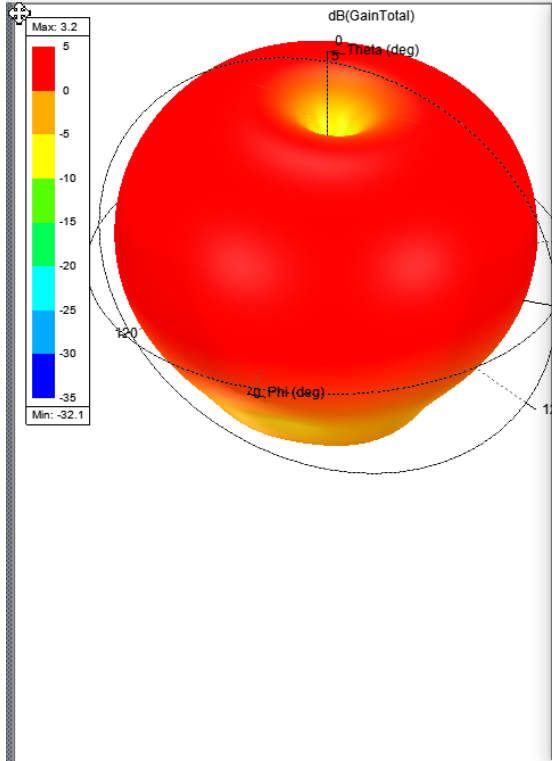

3B-800-2000-XS-X
Wideband Blade Antenna.
UHF Radiotelephone (806-960MHz & 1030-1090 MHz)
Airborne Applications , Telemetry, Data Link, Transponder/Mode S 1.35-1.4 GHz

3B-800-2000-XS-X (12x12 Inches Ground Plan)
.High: 3 Inches Blade Antenna
.Polarization : Linear(Vertical)
.Omni Direational Pattern.
.Quarter Wavelength
.DC Grounding:Lightning Protection (Yes)

800 MHz

1.20 GHz

Report: 3B-800-2500-XS-1_5Best_(12 Inches GP)1 - 6_3B-800-2500-XS-1_VARIAB... X

Context

Solution: Setup1 : LastAdaptive

Geometry: Infinite Sphere1

Update Report

Real time

Trace Families

Families : 1 available

Sweeps Available variations

Variable	Value	Edit
Freq	1.4GHz	...

Nominals: bl, bt, bw, c_el, ch, co_h, cr, ct

Output Variables... Options... New Report Apply Trace Add Trace Close

1.4 GHz

Max: 3.14
Min: -31.87

dB(GainTotal)

Theta (deg)

Phi (deg)

Report: 3B-800-2500-XS-1_5Best_(12 Inches GP)1 - 6_3B-800-2500-XS-1_VARIAB... X

Context

Solution: Setup1 : LastAdaptive