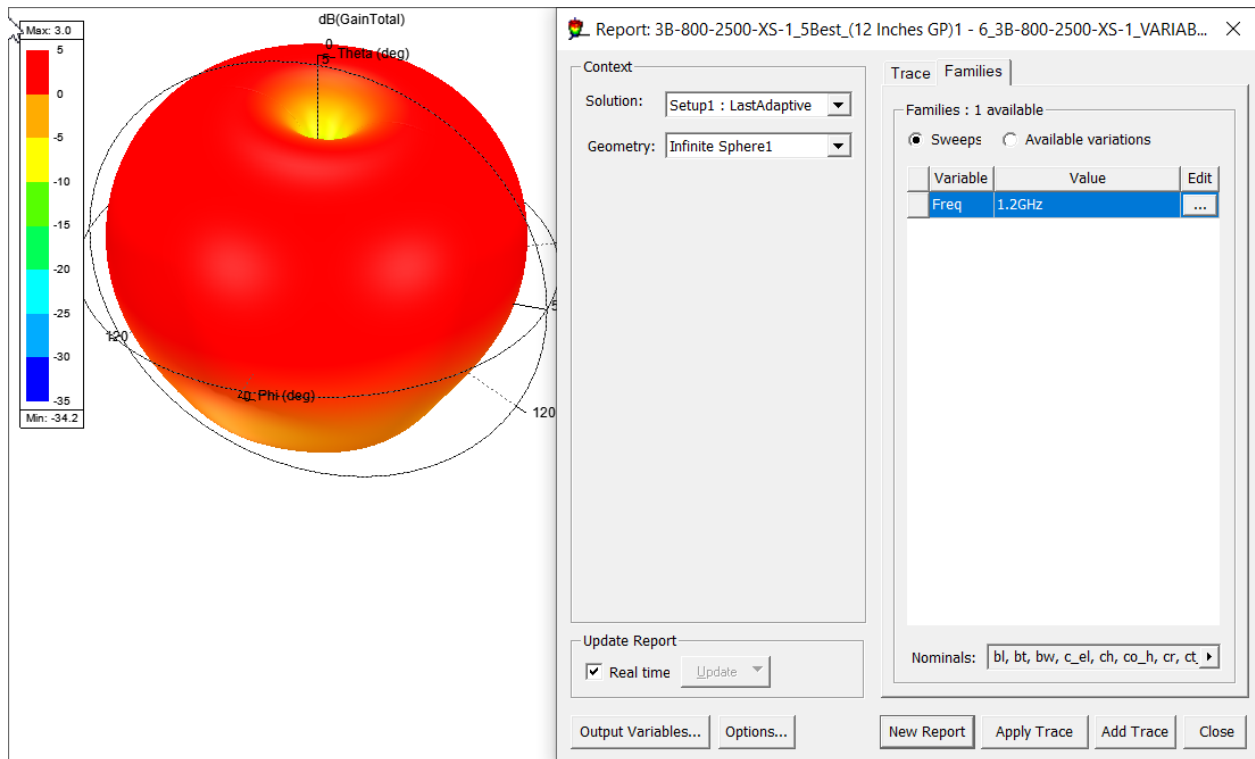

3B-800-2000-XS-X
Wideband Blade Antenna.
UHF Radiotelephone (806-960MHz & 1030-1090 MHz)
Airborne Applications , Telemetry, Data Link, Transponder/Mode S 1.35-1.4 GHz

3B-800-2000-XS-X (12x12 Inches Ground Plan)
.High: 3 Inches Blade Antenna
.Polarization : Linear(Vertical)
.Omni Direational Pattern.
.Quarter Wavelength
.DC Grounding:Lightning Protection (Yes)

800 MHz

1.20 GHz

Report: 3B-800-2500-XS-1_5Best_(12 Inches GP)1 - 6_3B-800-2500-XS-1_VARIAB... X

Context

Solution: Setup1 : LastAdaptive

Geometry: Infinite Sphere1

Update Report

Real time

Trace Families

Families : 1 available

Sweeps Available variations

Variable	Value	Edit
Freq	1.4GHz	...

Nominals: bl, bt, bw, c_el, ch, co_h, cr, ct

Output Variables... Options... New Report Apply Trace Add Trace Close

Geometry: Infinite Sphere1

Update Report

Real time

Output Variables... Options...

Trace Families

Families : 1 available

Sweeps Available variations

Variable	Value	Edit
Freq	1.5GHz	...